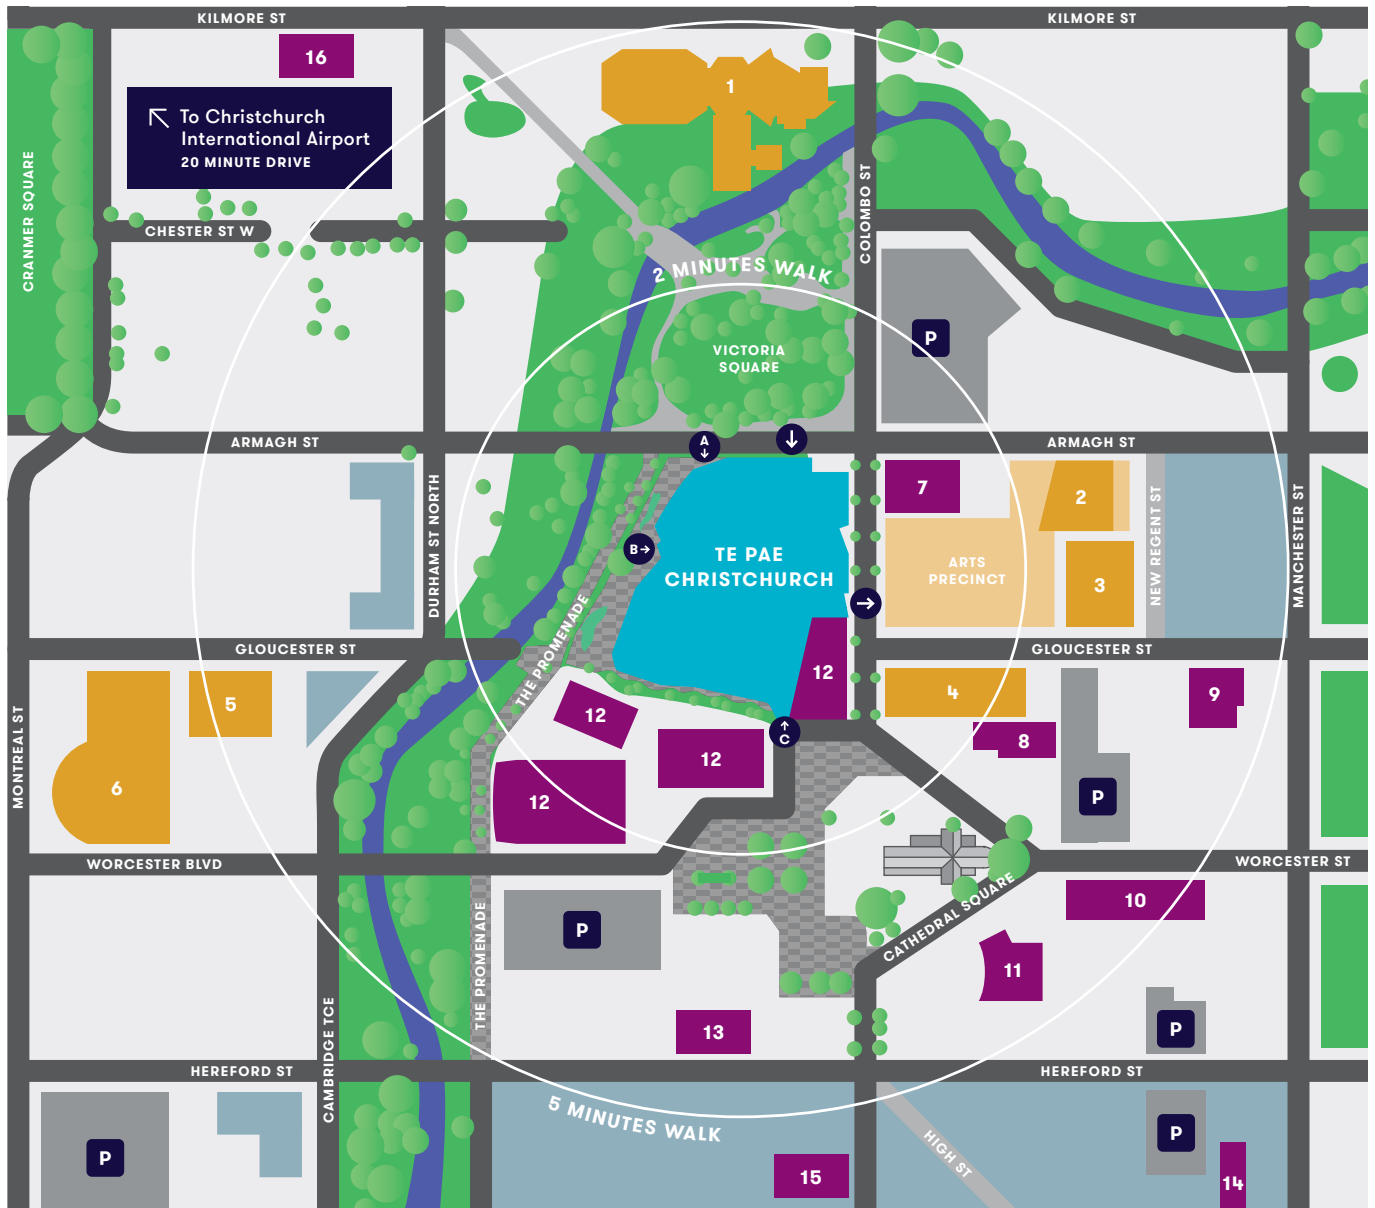

City Centre Map

KEY

-  Armagh St Entrance
-  Oxford Terrace Main Entrance
-  Cathedral Square Entrance
-  Loading Entry
-  Loading Exit
-  Parking
-  Retail & Hospitality

ARTS & CULTURE

-  Christchurch Town Hall
-  The Piano
-  Isaac Theatre Royal
-  Tūranga - Central Library
-  Centre of Contemporary Art
-  Christchurch Art Gallery Te Puna a Waiwhentū

HOTELS

-  Crowne Plaza
-  Novotel
-  Fable Christchurch Hotel
-  Heritage Hotel
-  Distinction Hotel
-  Proposed Hotels
-  Ibis
-  BreakFree on Cashel
-  Christchurch City Hotel
-  Wyndham Garden Christchurch City